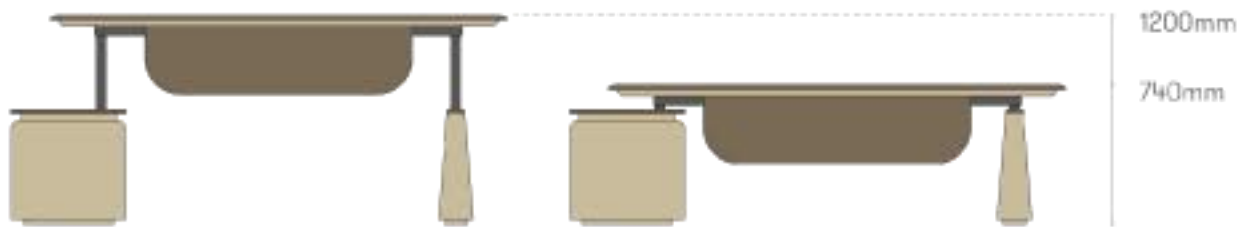

Electric guide rail, simplify wiring, electricity more safe and flexible.
Removable socket, adjustable position, plug and unplug at any time. Track power up to 8000W, a single adapter power of 2500W.

移动灵活 安全防护

Freedom of movement / 自由移动
Movable Socket System / 电力导轨

Bridge
Executive Desk / 桥延台

Humanized Design 人性化设计

摒弃冰冷坚硬的板角，化作圆润自然的线条。没有了桀骜不驯的张扬，却多了一份成熟与内敛。产品设计出色地运用人体工学，贴合手部曲线，为手肘提供良好的承托效果。

Human centered design thinking is translated into the creation of this product by perfecting details like soft, rounded corners. The natural lines are not only organic in shape but provide a perfect support and comfort for the elbows.