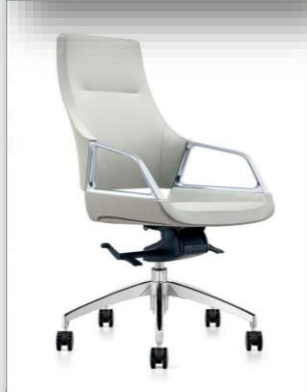

SONIA

ENJOY COMFORT

LLEAP

SONIA

WHERE FUNCTION AND LUXURY IS ONE

Posture Care

Many people are suffering from back pain and so are advised by medical practitioners to keep the body in straight natural alignment whilst seated.

SONIA already back-up a solution as ergonomic back support that the body needs to alleviate pressure on the spinal cord & lower back allowing sufferers of back pain to sit comfortably.

THE SONIA ELEGANCE

PRODUCT DETAIL

High Back Chair

Aluminum Frame Armrest
Synchronized Mechanism with,
Multifunctional Position Locking
Tension Control
Aluminum Base
Upholstery: PU / Leather

Mid Back Chair

Aluminum Frame Armrest
Synchronized Mechanism with,
Multifunctional Position Locking
Tension Control
Aluminum Base
Upholstery: PU / Leather

Cantilever Chair

Aluminum Frame Armrest
Cantilever Aluminum Base
Upholstery: PU / Leather