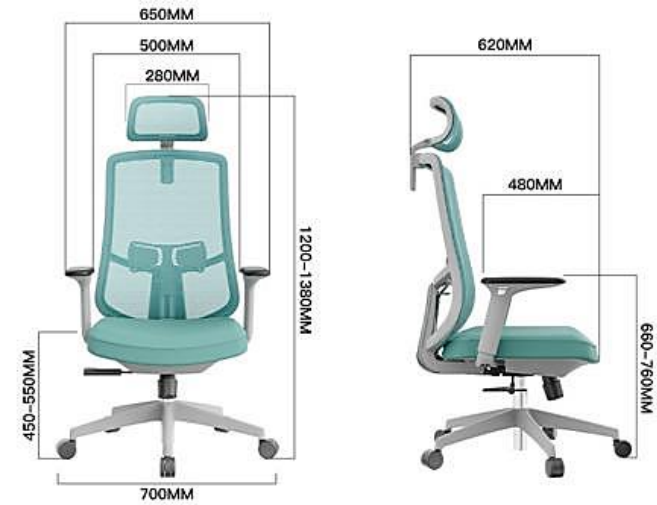

## MAX-MB-C OR B

- Adjustable headrest
- Adjustable armrest
- Adjustable lumbar support
- Synchronized mechanism with 3 position locking
- Nylon base on PU castors

## MAX-MB-G OR B

- Adjustable headrest
- Adjustable armrest
- Adjustable lumbar support
- Synchronized mechanism with 3 position locking
- Nylon base on PU castors

All specifications are made up of white and black and coral frames.