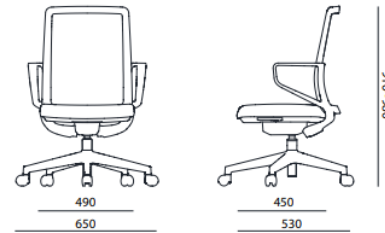

Elastic Mesh Backrest
Armrest
Sponge Pad Seat
Synchronized Tilt Mechanism
Engineering Plastic Base
Urethane Caster
680 x 590 x 970(1150)

K20B-2 (BK)
K20B-2-BS (WH)

Sponge Pad Backrest
Armrest
Sponge Pad Seat
Synchronized Tilt Mechanism
Engineering Plastic Base
Urethane Caster
680 x 590 x 970(1150)

DETAIL & FUNCTION

Weight Balance Tilt

Without any separate adjustments, K20 feels the weight of each sitter, and control the tension of tilting.

Hidden Lever

Adjusting levers are hidden in each side of the seat aiming for the apparent simplicity.

STANDARD DIMENSION

STANDARD COLOR & FINISHES

Body | Plastic

WHITE

BLACK

Backrest | Mesh

L. GRAY

CHARCOAL