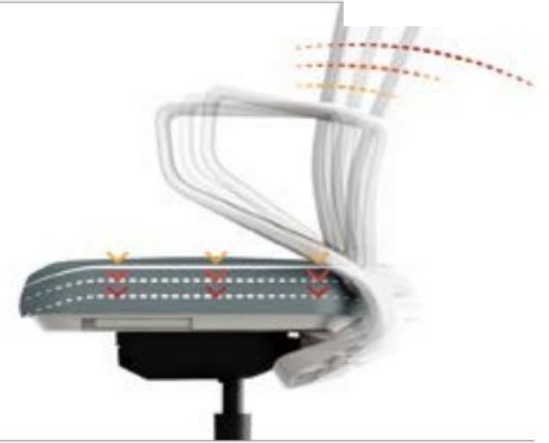

Elastic Mesh Backrest
Armrest
Sponge Pad Seat
Synchronized Tilt Mechanism
Engineering Plastic Base
Urethane Caster
680 x 590 x 970(1150)

K20B-2 (BK)
K20B-2-BS (WH)

Sponge Pad Backrest
Armrest
Sponge Pad Seat
Synchronized Tilt Mechanism
Engineering Plastic Base
Urethane Caster
680 x 590 x 970(1150)

DETAIL & FUNCTION

Weight Balance Tilt

Without any separate adjustments, K20 feels the weight of each sitter, and control the tension of tilting.

Hidden Lever

Adjusting levers are hidden in each side of the seat aiming for the apparent simplicity.